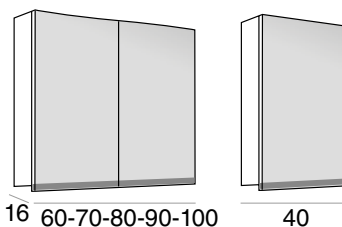

CAMERINO OVER
OVER CABINET
ARMOIRE DE TOILETTE OVER

	BLANCO WHITE BLANC	COLOR COLOUR COULEUR	MADERA WOOD BOIS
40X62 (1puerta/door/porte)	182	209	182
60X62 (1puerta/door/porte)	192	221	192
70X62 (2 puerta/doors/2 portes)	216	248	216
80X62 (2 puerta/doors/2 portes)	223	256	223
90X62 (2 puerta/doors/2 portes)	229	263	229
100X62 (2 puerta/doors/2 portes)	236	271	236