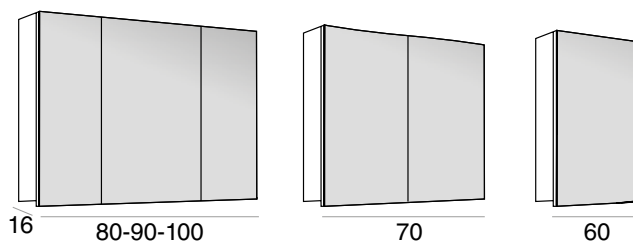

Elementos comunes / Common elements / Éléments communs

CAMERINO / CABINET / ARMOIRE DETOILETTE

CAMERINO DELKO
DELKO CABINET
ARMOIRE DE TOILETTE DELKO

	BLANCO WHITE BLANC	COLOR COLOUR COULEUR	MADERA WOOD BOIS
60X62 (1puerta/door/porte)	192	221	192
70X62 (2 puerta/doors/2 portes)	216	248	216
80X62 (3 puerta/doors/3 portes)	248	285	248
90X62 (3 puerta/doors/3 portes)	254	292	254
100X62 (3 puerta/doors/3 portes)	260	299	260