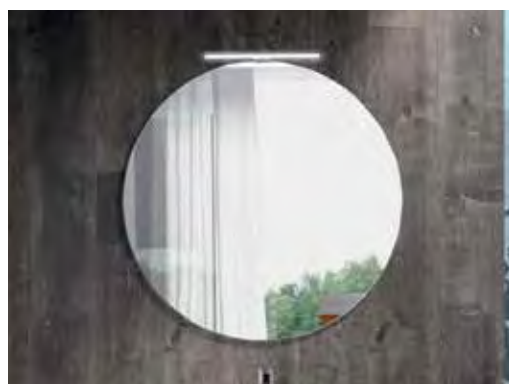

ESPEJO OVER OVER MIRROR MIROIR OVER	
67X67	132
77X77	136
87X87	141